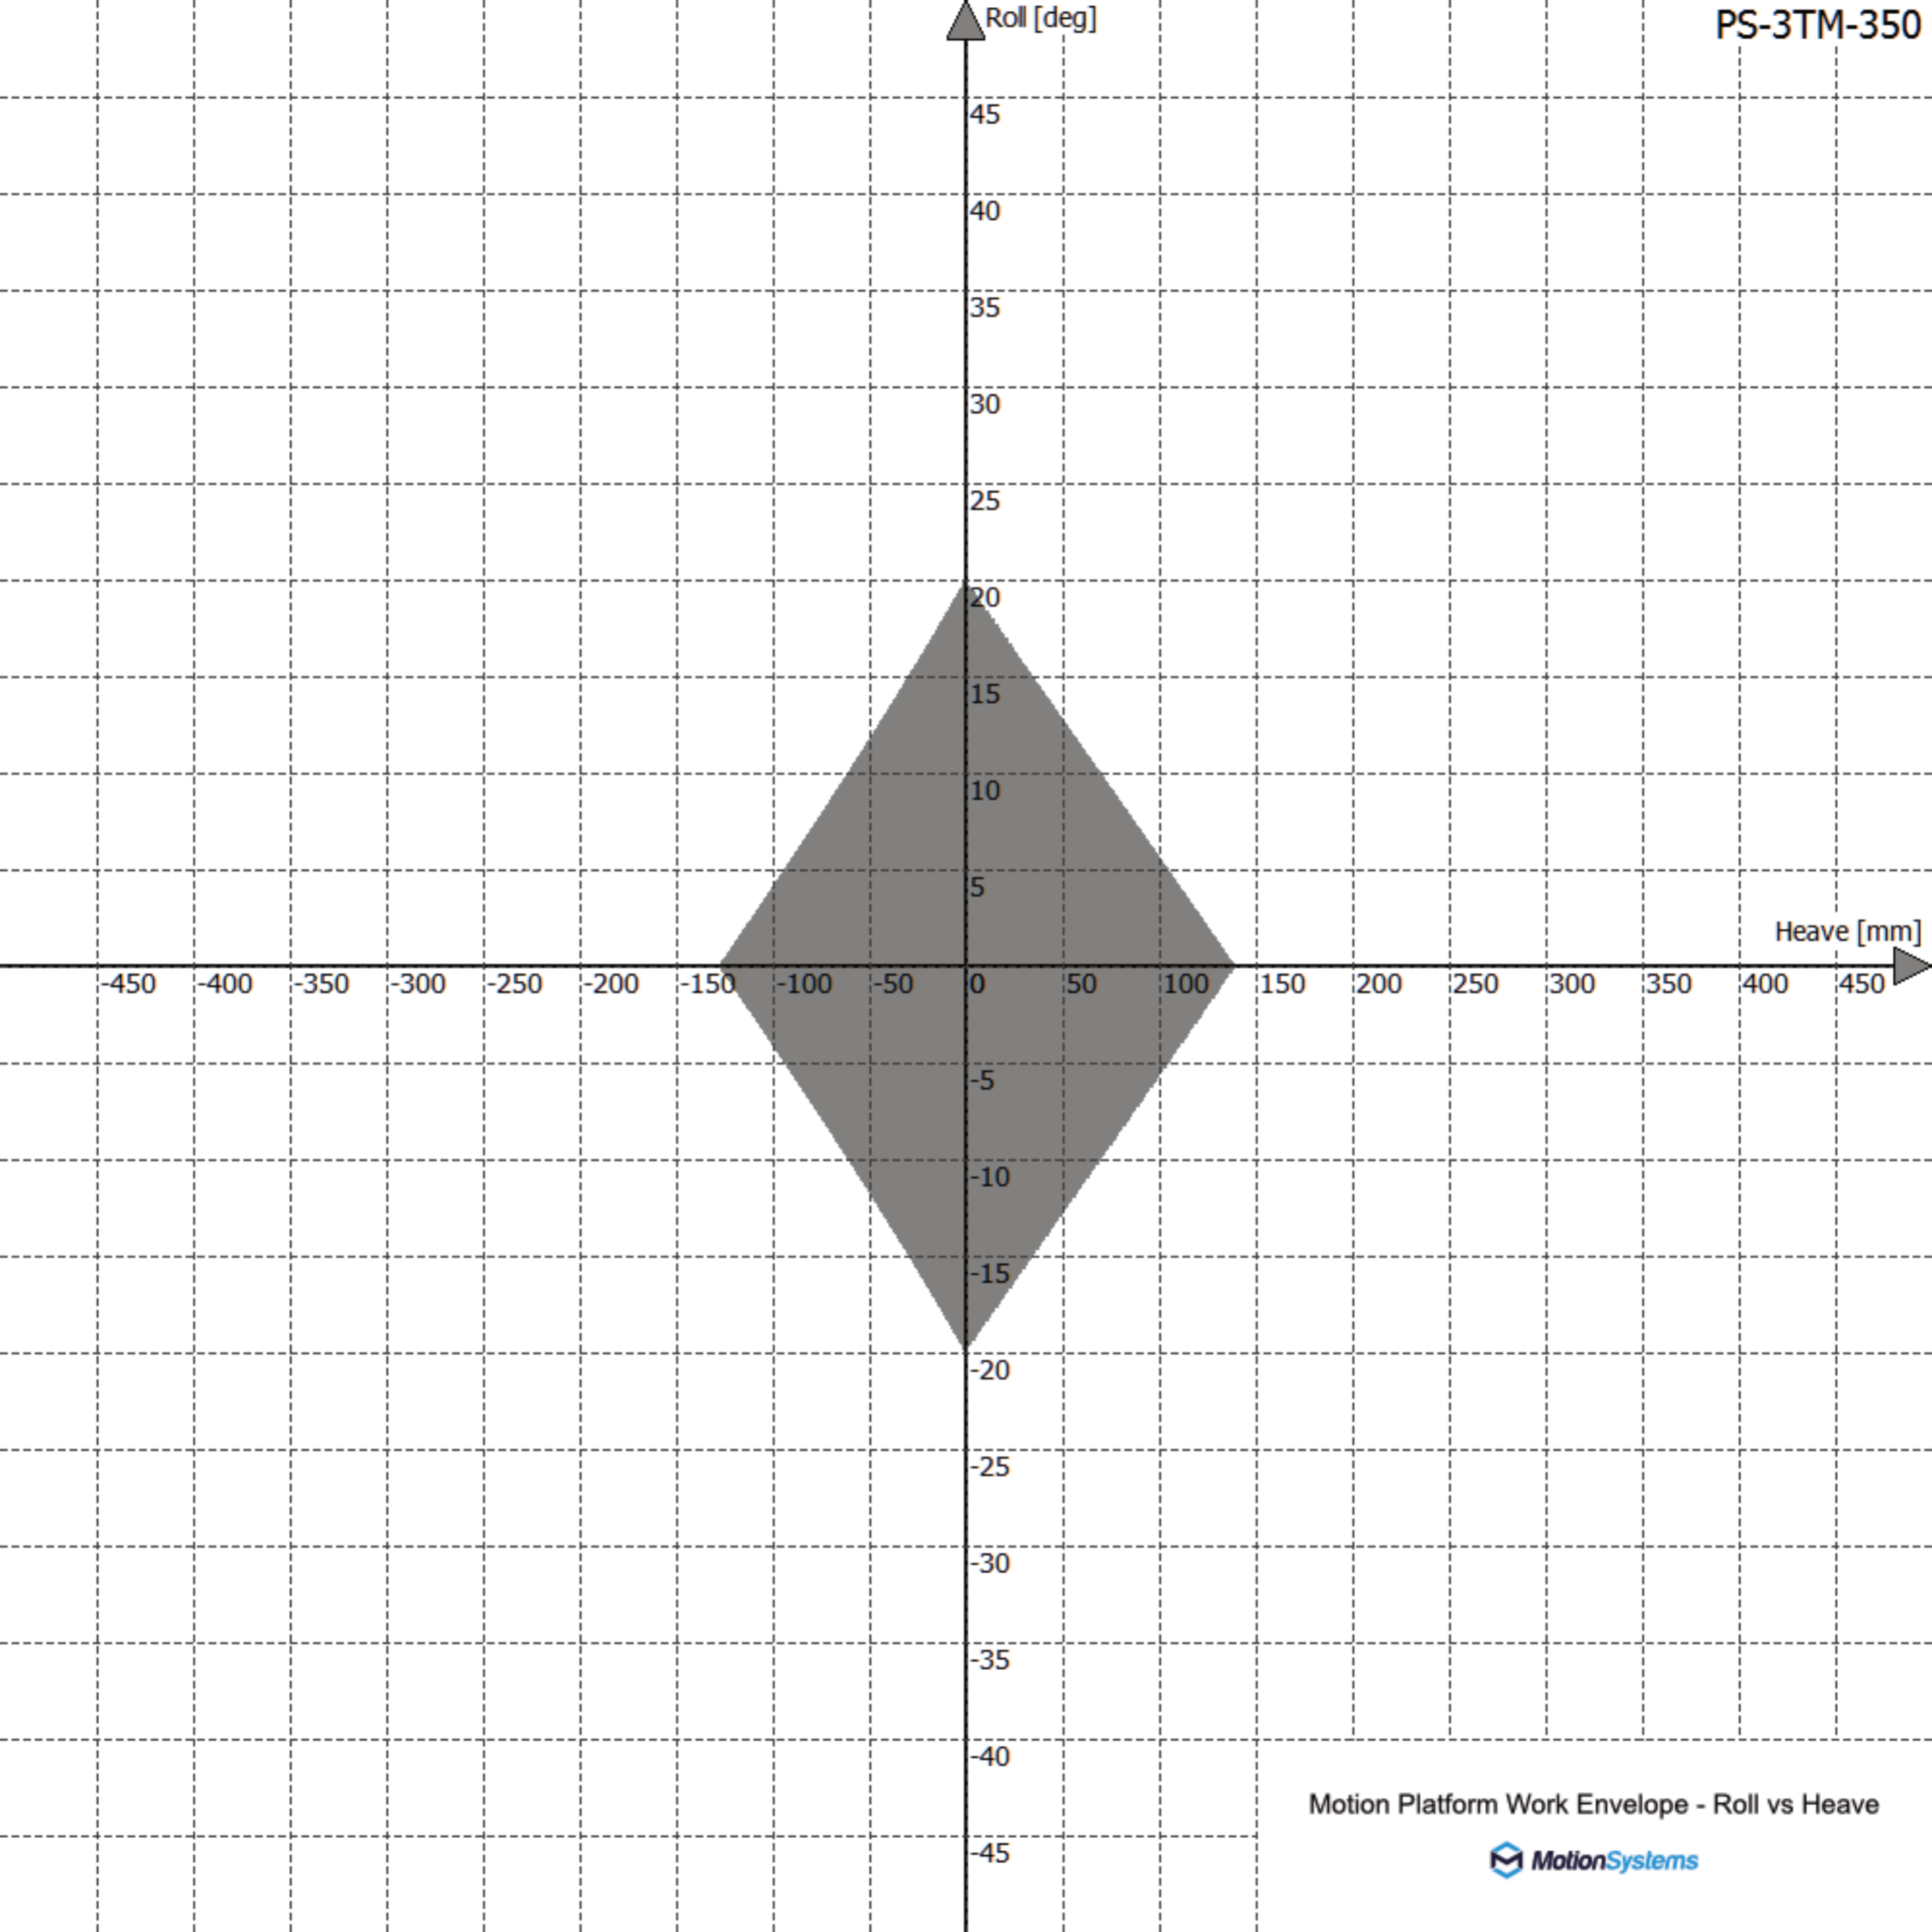

Motion Platform Work Envelope - Pitch vs Roll

Motion Platform Work Envelope - Roll vs Heave

Motion Platform Work Envelope - Pitch vs Heave