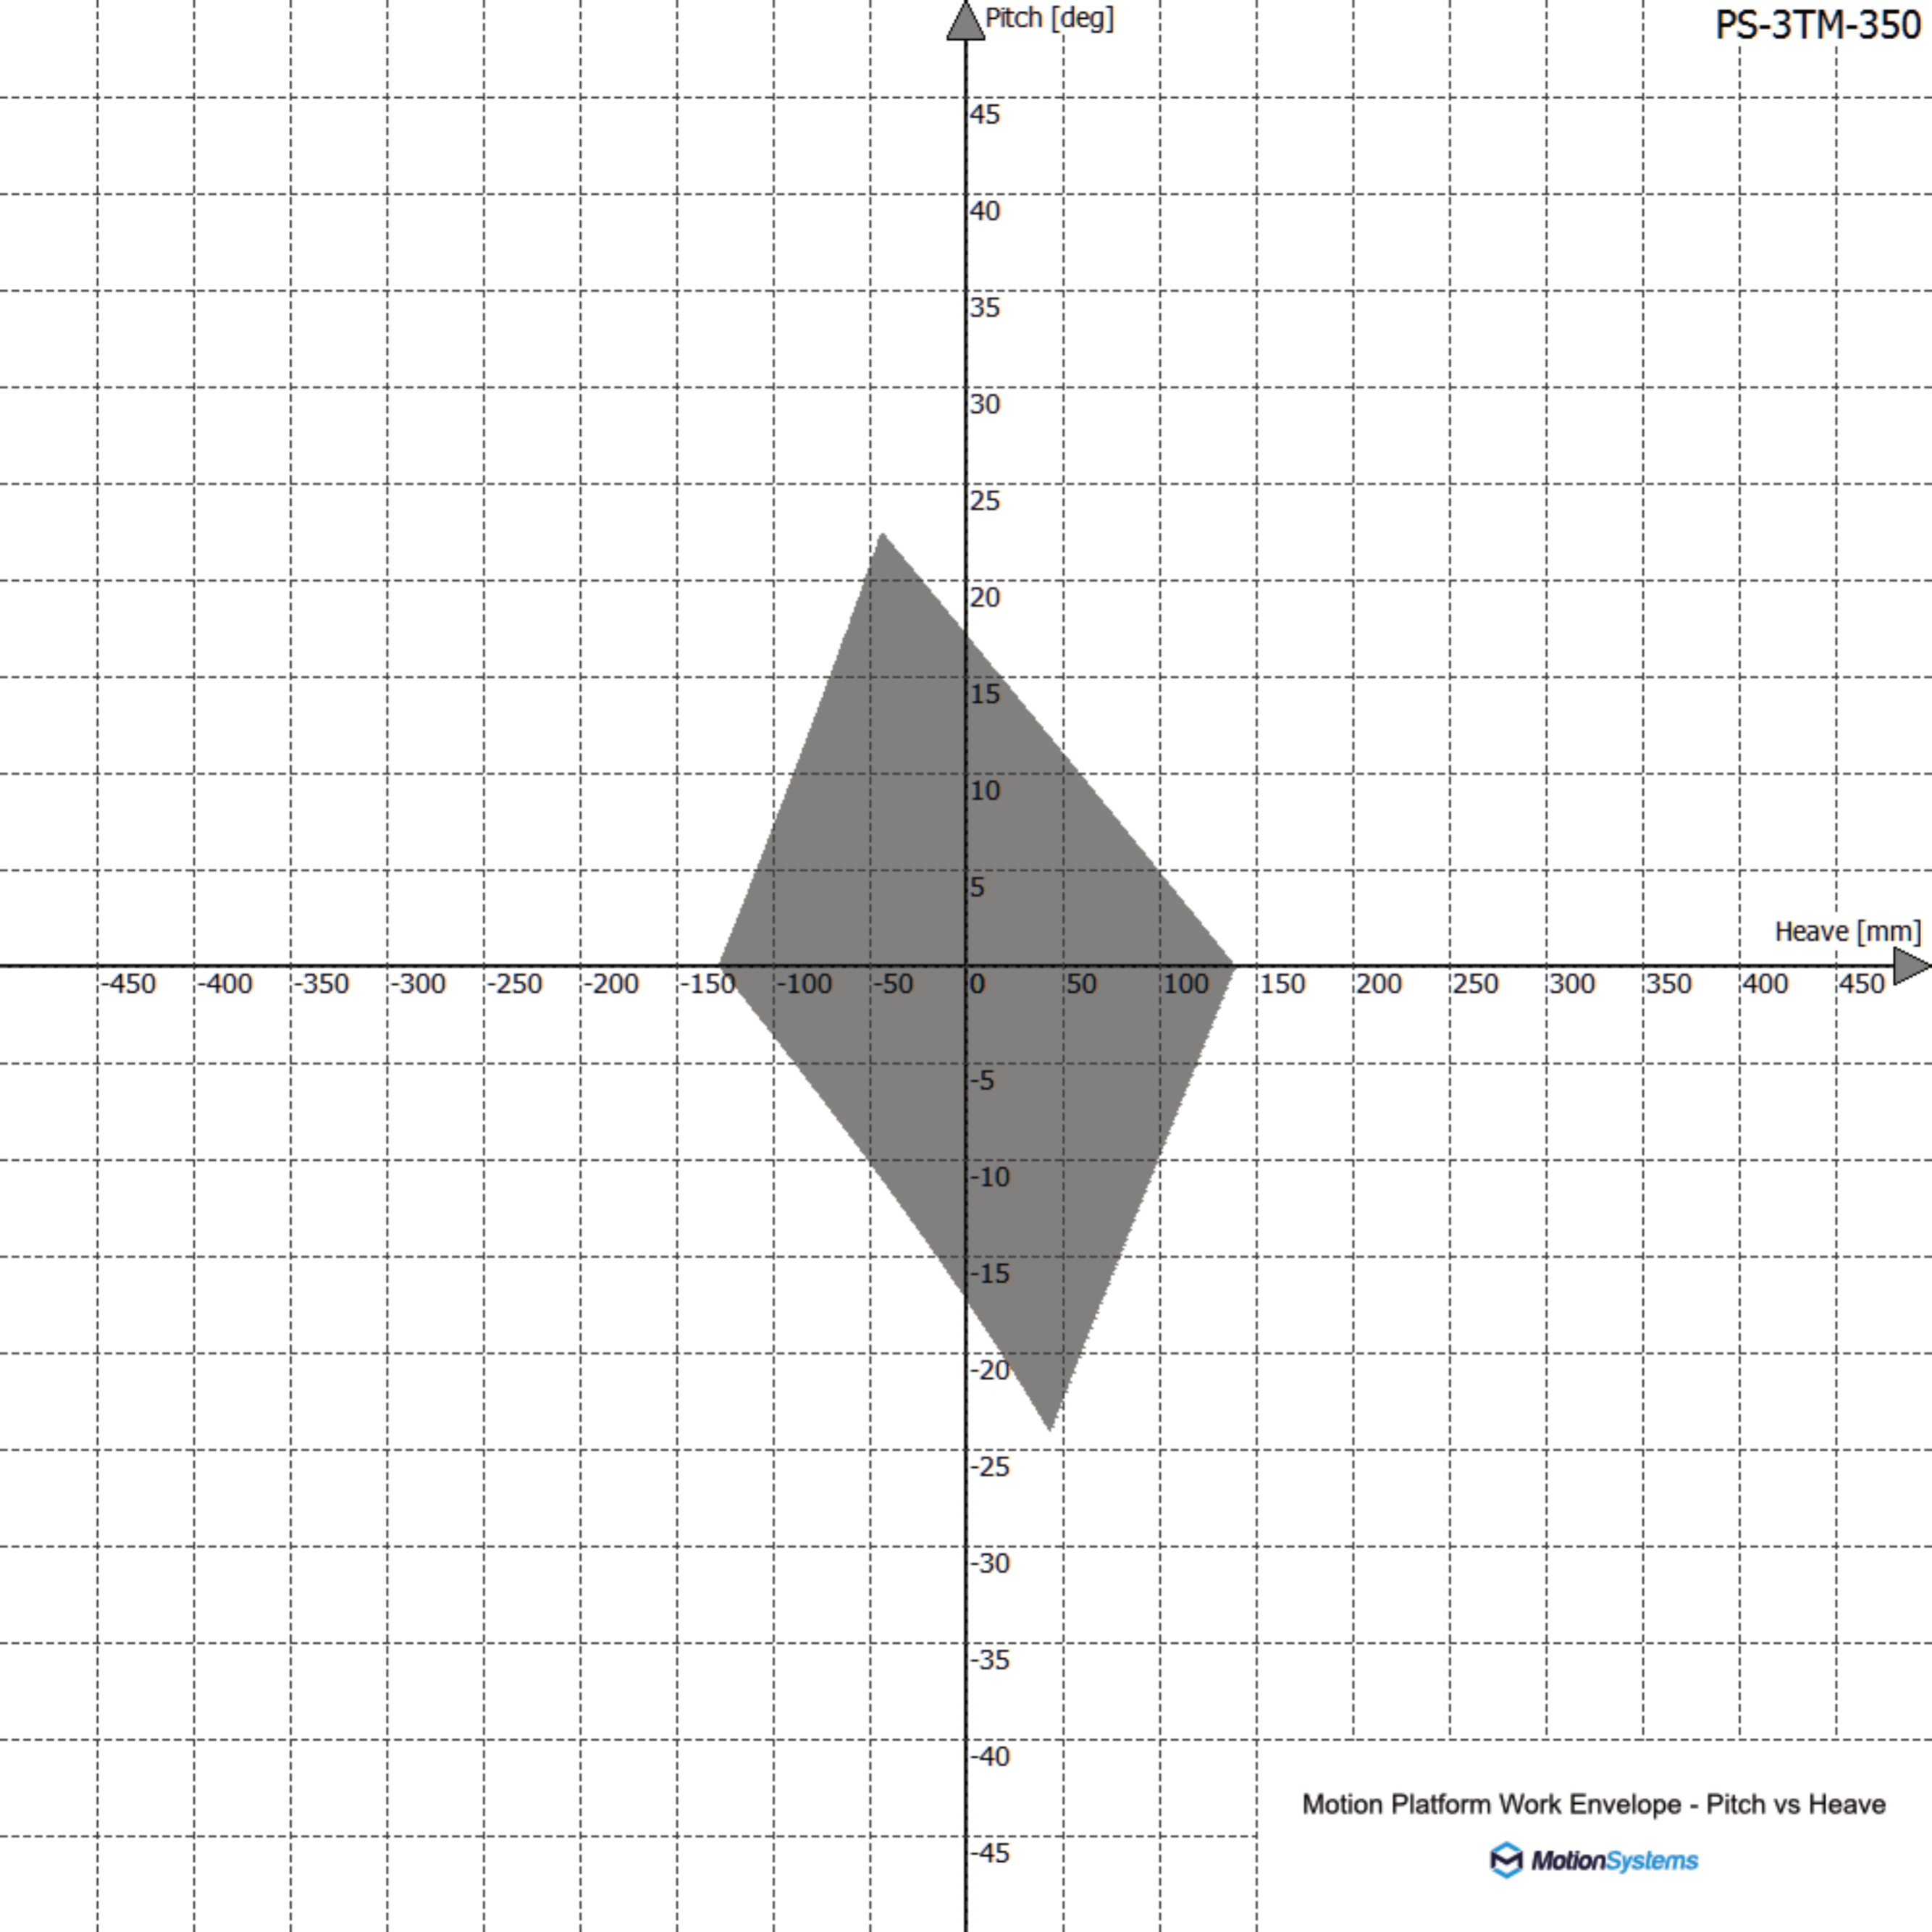

Motion Platform Work Envelope - Pitch vs Roll

Motion Platform Work Envelope - Roll vs Heave

Motion Platform Work Envelope - Pitch vs Heave